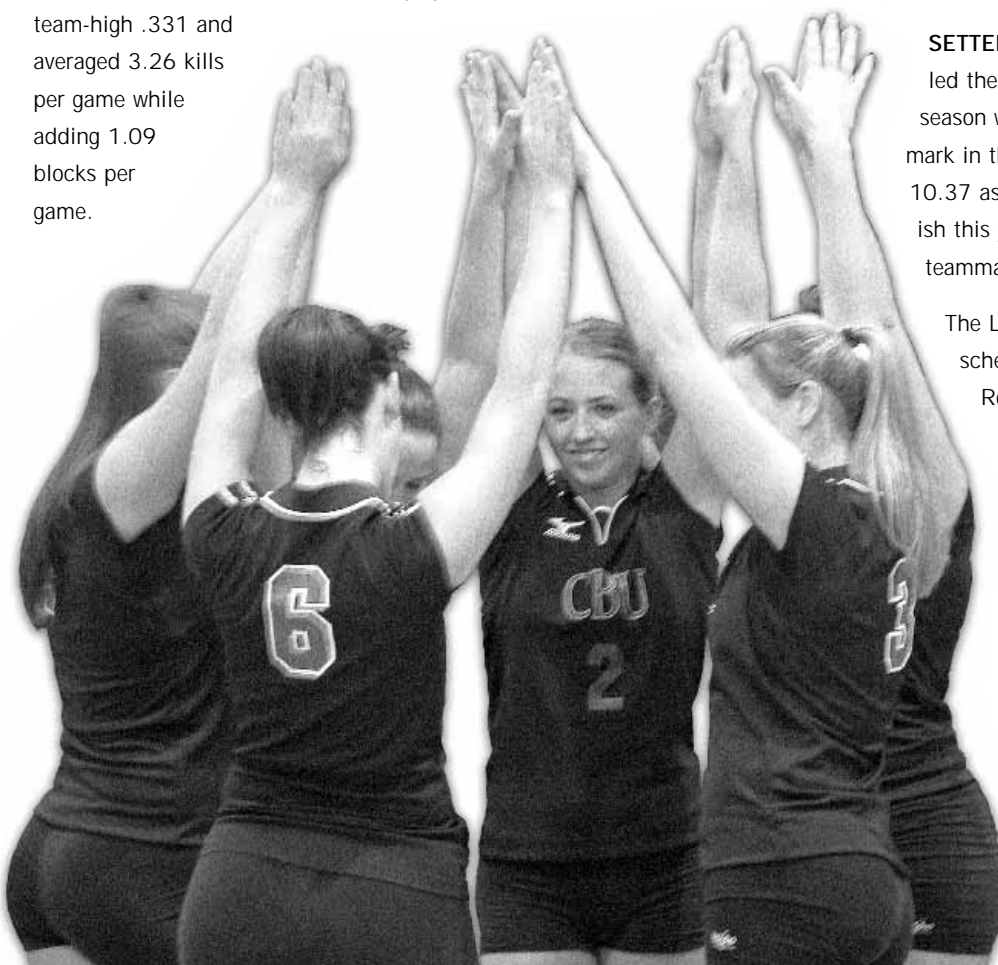

SETTER: Sophomore **Lauren Amundson** led the GSC West in total assists last season with 1,390, also setting a school mark in that category. She averaged 10.37 assists per game and should flourish this year with plenty of capable teammates on the front line.

The Lady Bucs play a tough 2004 schedule, with tournaments at Rollins, Alabama-Huntsville and Harding. They have been picked by the coaches of the GSC West to finish third in the league, tied with Central Arkansas. If they exceed expectations like they did last year, they could be a contender for the GSC crown.