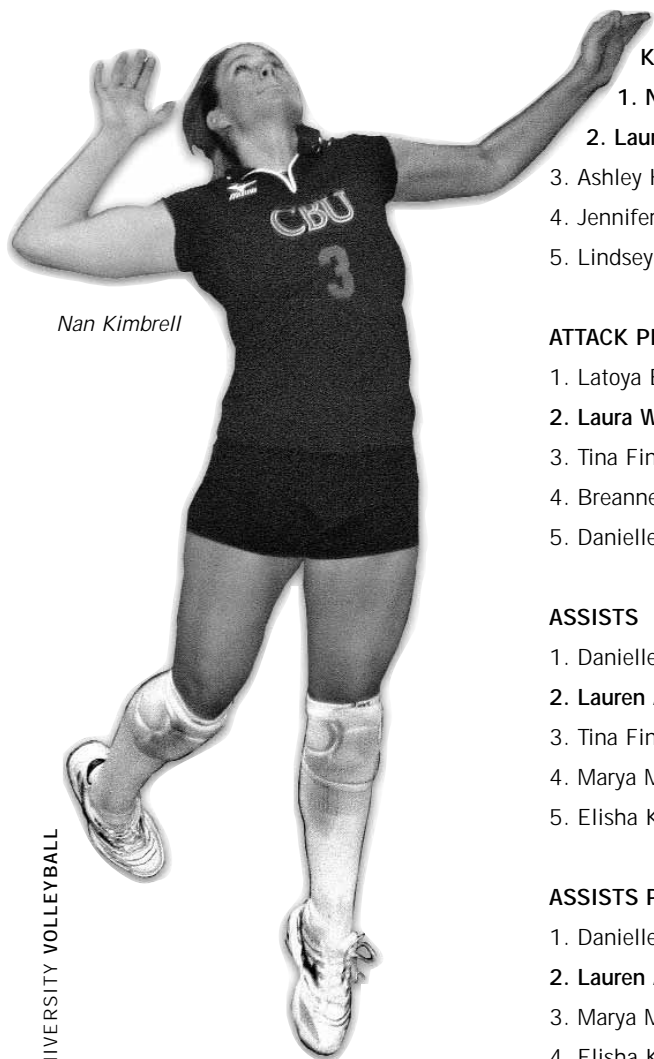

Career Records

SINCE JOINING NCAA II IN 1997

Nan Kimbrell

KILLS

1. Ashley Hollis (1999-2002) 1200
2. Jennifer Rockwell (1998-2001) ..1146
3. Breanne Boyd (2000-03) 877
4. Kim Ries (1999-2002) 660
5. Lindsey Stockwell (1997-98) 472