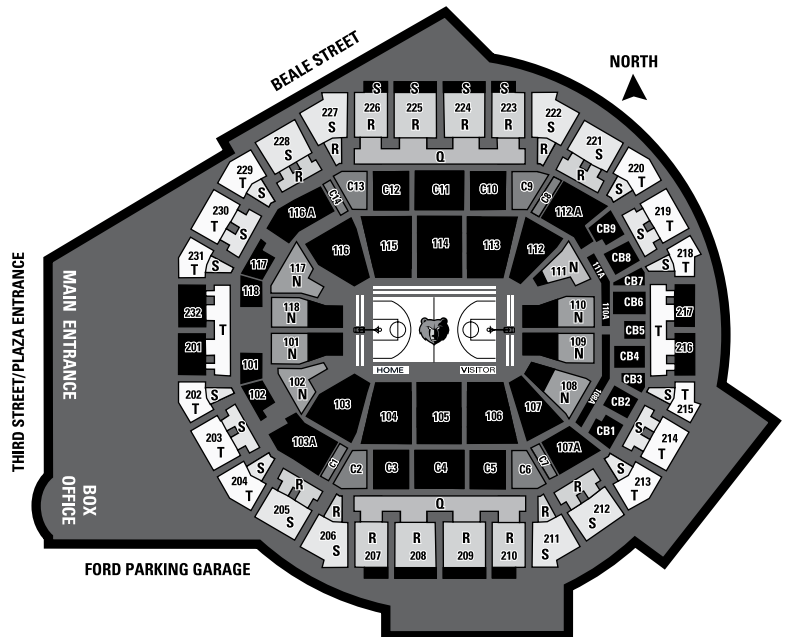

☐ Check here if you need accessible seating.

☐ *Please check this box if you would like to receive Memphis Grizzlies and FedExForum e-mail communications. You will receive e-mail communications only with your opt-in consent. Should you wish to discontinue receipt of e-mails, you may unsubscribe at any time by clicking "Unsubscribe" at the bottom of any received e-mail communication.

All tickets are subject to availability and must be purchased in advance by mail, phone or fax. Orders will be filled on a first come, first serve basis. Any ticket orders received within seven (7) days of the game, will be held at FedExForum Will Call Box office for pick up 3 hours prior to game. ALL ORDERS ARE NON-REFUNDABLE.